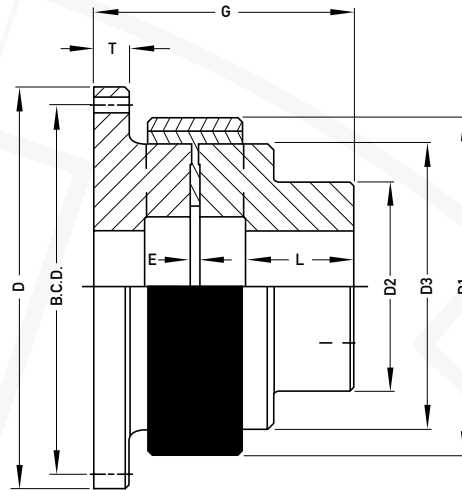

# SAMIFLEX COUPLING FOR SAE FLYWHEEL ARRANGEMENTS

Coupling Size	Max Bore	SAE J620 Number	Dimensions						
			D1	D2	D3	E	G	L	T
A2 EB-SAE	54.0	6-1/2", 7-1/2", 8"	111	80	86	2.5	100	46	12
A3B EB-SAE	69.8	7-1/2", 8", 10"	144	105	116	2.5	124	56	15
A4B EB-SAE	95.2	8", 10", 11-1/2"	182	135	150	3.5	144	63	17
A5B EB-SAE	114.3	10", 11-1/2", 14"	225	160	190	3.5	168	76	20
A6 EB-SAE	114.3	11-1/2", 14", 16"	265	180	234	3.5	196	94	22
A7 EB-SAE	139.7	14", 16", 18"	306	205	267	4	229	115	25
A8 EB-SAE	150	16", 18", 21"	363	240	326	5	280	146	30

- 1) For standard flywheel dimensions (D, B.C.D. and hole sizes) - Consult Autogard
- 2) Flywheels are available in non-standard sizes - Consult Autogard.